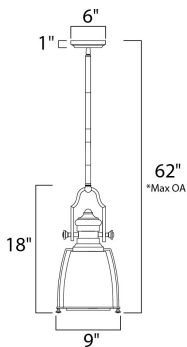

\*max overall height

**MEASUREMENTS**

DIMENSION : 9" L x 9" W x 18" H  
 MAX OAH : 62" OAH  
 CANOPY : 6" W x 1" H x 6" L  
 HANGING WEIGHT : 6.6 lb

**LAMPING**

INPUT VOLTAGE : 120V  
 BULB : 1 x 60W Incandescent E26 Medium , 60W Total  
 BULB INCLUDED : (Not Included)  
 DIMMABLE : Yes